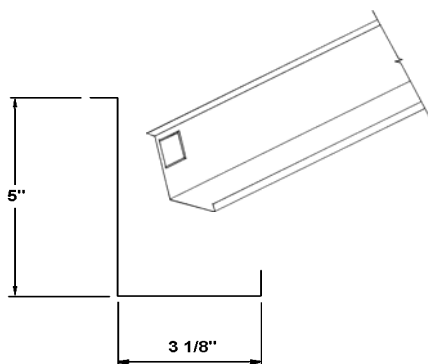

TVV-01-0048 48"

(screws included)

VIDEO SHELF

1 3/4" x 5" HIGH

- 032-10-0024 24"
- 032-10-0030 30"
- 032-10-0036 36"
- 032-10-0048 48"

3 1/8" x 5" HIGH

- 032-10-0124 24"
- 032-10-0130 30"
- 032-10-0136 36"
- 032-10-0148 48"

4 1/8" x 5" HIGH

- 032-10-0224 24"
- 032-10-0230 30"
- 032-10-0236 36"
- 032-10-0248 48"

REGULAR VIDEO SHELF BRACKET

LEFT

- 032-17-0001 1 1/2"
- 032-17-0003 3"
- 032-17-0005 5 1/2"
- 032-17-0009 9"

RIGHT

- 032-18-0001 1 1/2"
- 032-18-0003 3"
- 032-18-0005 5 1/2"
- 032-18-0009 9"

SELF-SERVICE VIDEO SHELF

UPPER

032-10-0024	24" x 1 1/4"
032-10-0030	30" x 1 1/4"
032-10-0036	36" x 1 1/4"
032-10-0048	48" x 1 1/4"

(Brackets not included)

LOWER

032-13-0124	24"
032-13-0130	30"
032-13-0136	36"
032-13-0148	48"