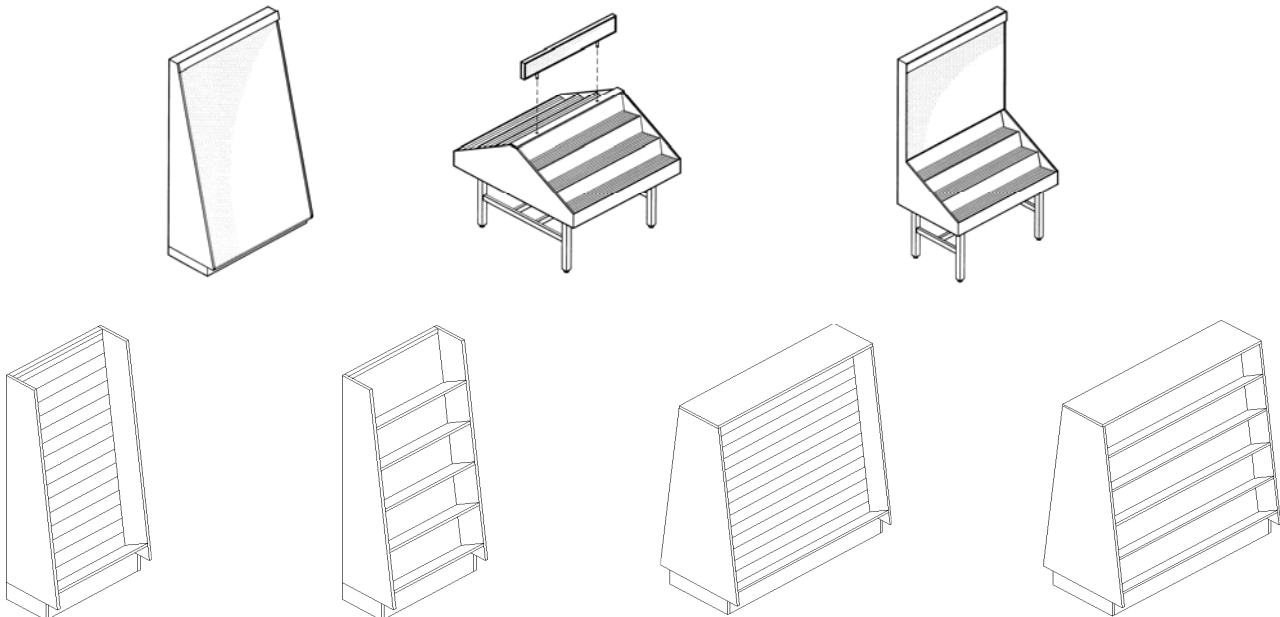

CUSTOM DISPLAY

Pricing on request as per your specific: tions