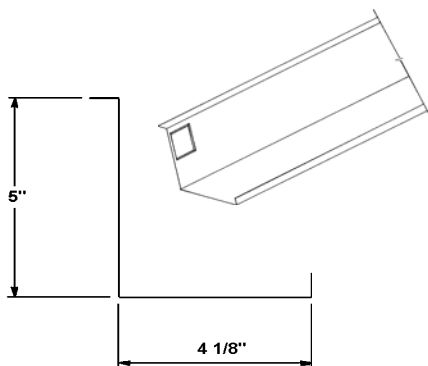

TVV-01-0048 48"

(screws included)

VIDEO SHELF

1 3/4" x 5" HIGH

- 032-10-0024 24"
- 032-10-0030 30"
- 032-10-0036 36"
- 032-10-0048 48"

3 1/8" x 5" HIGH

- 032-10-0124 24"
- 032-10-0130 30"
- 032-10-0136 36"
- 032-10-0148 48"

4 1/8" x 5" HIGH

- 032-10-0224 24"
- 032-10-0230 30"
- 032-10-0236 36"
- 032-10-0248 48"

REGULAR VIDEO SHELF BRACKET

LEFT

- 032-17-0001 1 1/2"
- 032-17-0003 3"
- 032-17-0005 5 1/2"
- 032-17-0009 9"

RIGHT

- 032-18-0001 1 1/2"
- 032-18-0003 3"
- 032-18-0005 5 1/2"
- 032-18-0009 9"

SELF-SERVICE VIDEO SHELF

UPPER

032-10-0024	24" x 1 1/4"
032-10-0030	30" x 1 1/4"
032-10-0036	36" x 1 1/4"
032-10-0048	48" x 1 1/4"

(Brackets not included)

LOWER

032-13-0124	24"
032-13-0130	30"
032-13-0136	36"
032-13-0148	48"