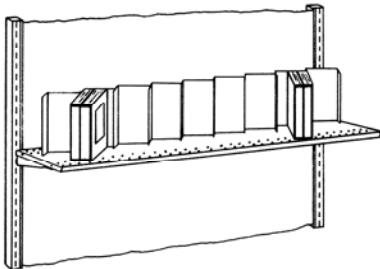

POCKET BOOK SHELF WITH BRACKETS