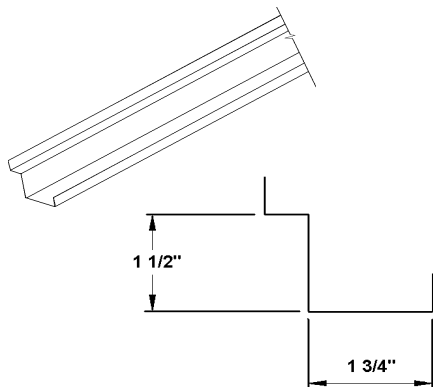

1-3/4" STRAIGHT SLATWALL VIDEO SHELF

032-19-0022	22"
032-19-0024	24"
032-19-0030	30"
032-19-0036	36"

032-19-0046	46 1/2"
032-19-0048	48"
032-19-0072	72"
032-19-0096	96"

3-1/8" STRAIGHT SLATWALL VIDEO SHELF