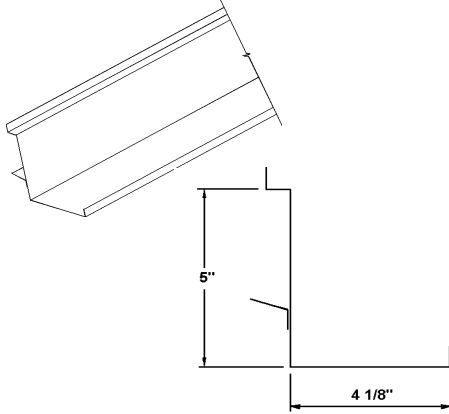

4-1/8" SLANTED SLATWALL VIDEO SHELF