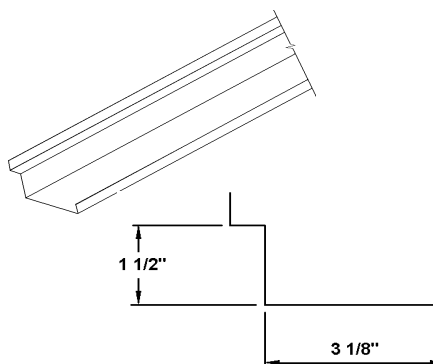

032-19-0122	22"
032-19-0124	24"
032-19-0130	30"
032-19-0136	36"

032-19-0146	46 1/2"
032-19-0148	48"
032-19-0172	72"
032-19-0196	96"