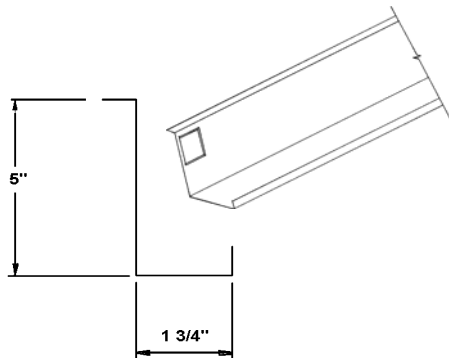

TVV-01-0048 48"

(screws included)

VIDEO SHELF

1 3/4" x 5" HIGH

- 032-10-0024 24"
- 032-10-0030 30"
- 032-10-0036 36"
- 032-10-0048 48"

3 1/8" x 5" HIGH

- 032-10-0124 24"
- 032-10-0130 30"
- 032-10-0136 36"
- 032-10-0148 48"