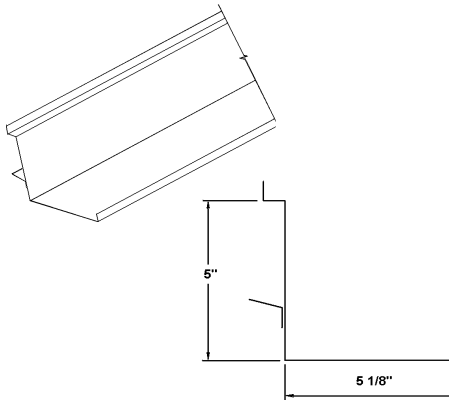

5-1/8" SLANTED SLATWALL VIDEO SHELF