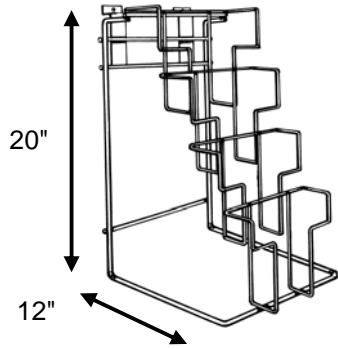

8½" x 11" MAGAZINE DISPLAY