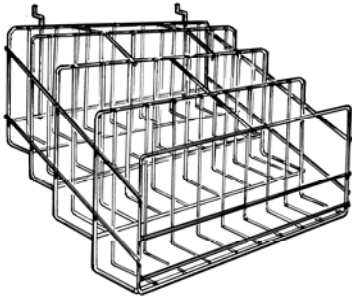

ROAD MAP DISPLAY