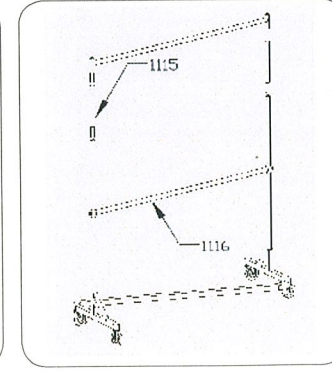

**#1100**

Collapsible garment rack in chrome finish. 48" hangrail of 1" diameter round tubing with 12" pullout rods. Adjustable 55", 60" and 65" high. Caster included.

**#1103**

"Z" rack. 60" chrome hangrail and upright of 1 1/4" diameter round tubing. Base of 1 1/2" square tubing in epoxy black finish. Rack is 69" high, 22" wide with four rubber caster included.

**#1104**

Heavy duty garment rack. 60" hangrail and upright of 1 1/4" diameter round tubing with two 12" pull out arms and 4" casters. 22" wide base, chrome finish.

**#1105**

Single hangrail rolling rack. 1" square tubing frame, 20" wide 60" long. Adjustable from 54" to 74" high with 12" pull out arms and 3" rubber caster. Chrome finish.

**#1105-R**

Single hangrail rolling rack. 60"H x 60"L with casters. Available in chrome finish only.

**#1115**

Extension for #1103 "Z" rack. 12" long of 1 1/4" diameter round tubing. Chrome finish.

#1116

Add-on hangrail for #1103 "Z" rack. 60" long of 1 1/4" diameter round tubing. Chrome finish.