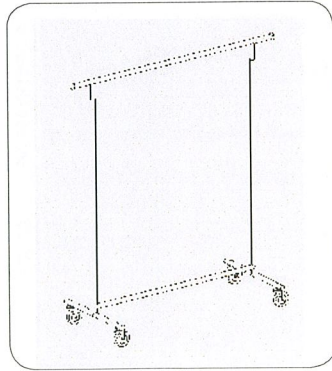

**#1100**

Collapsible garment rack in chrome finish. 48" hangrail of 1" diameter round tubing with 12" pullout rods. Adjustable 55", 60" and 65" high. Caster included.

**#1103**

"Z" rack. 60" chrome hangrail and upright of 1 1/4" diameter round tubing. Base of 1 1/2" square tubing in epoxy black finish. Rack is 69" high, 22" wide with four rubber caster included.

**#1104**

Heavy duty garment rack. 60" hangrail and upright of 1 1/4" diameter round tubing with two 12" pull out arms and 4" casters. 22" wide base, chrome finish.

**#1105**

Single hangrail rolling rack. 1" square tubing frame, 20" wide 60" long. Adjustable from 54" to 74" high with 12" pull out arms and 3" rubber caster. Chrome finish.

**#1105-R**

Single hangrail rolling rack. 60"H x 60"L with casters. Available in chrome finish only.

**#1115**

Extension for #1103 "Z" rack. 12" long of 1 1/4" diameter round tubing. Chrome finish.

#1116

Add-on hangrail for #1103 "Z" rack. 60" long of 1 1/4" diameter round tubing. Chrome finish.