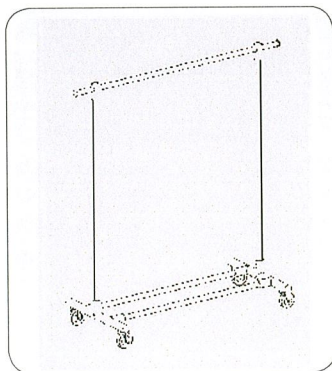

**#1100**

Collapsible garment rack in chrome finish. 48" hangrail of 1" diameter round tubing with 12" pullout rods. Adjustable 55", 60" and 65" high. Caster included.

**#1103**

"Z" rack. 60" chrome hangrail and upright of 1 1/4" diameter round tubing. Base of 1 1/2" square tubing in epoxy black finish. Rack is 69" high, 22" wide with four rubber caster included.

**#1104**

Heavy duty garment rack. 60" hangrail and upright of 1 1/4" diameter round tubing with two 12" pull out arms and 4" casters. 22" wide base, chrome finish.

**#1105**

Single hangrail rolling rack. 1" square tubing frame, 20" wide 60" long. Adjustable from 54" to 74" high with 12" pull out arms and 3" rubber caster. Chrome finish.

**#1105-R**

Single hangrail rolling rack. 60"H x 60"L with casters. Available in chrome finish only.

**#1115**

Extension for #1103 "Z" rack. 12" long of 1 1/4" diameter round tubing. Chrome finish.

#1116

Add-on hangrail for #1103 "Z" rack. 60" long of 1 1/4" diameter round tubing. Chrome finish.