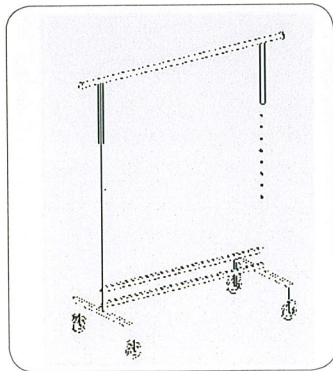

**#1100**

Collapsible garment rack in chrome finish. 48" hangrail of 1" diameter round tubing with 12" pullout rods. Adjustable 55", 60" and 65" high. Caster included.

**#1103**

"Z" rack. 60" chrome hangrail and upright of 1 1/4" diameter round tubing. Base of 1 1/2" square tubing in epoxy black finish. Rack is 69" high, 22" wide with four rubber caster included.

**#1104**

Heavy duty garment rack. 60" hangrail and upright of 1 1/4" diameter round tubing with two 12" pull out arms and 4" casters. 22" wide base, chrome finish.

**#1105**

Single hangrail rolling rack. 1" square tubing frame, 20" wide 60" long. Adjustable from 54" to 74" high with 12" pull out arms and 3" rubber caster. Chrome finish.

**#1105-R**

Single hangrail rolling rack. 60"H x 60"L with casters. Available in chrome finish only.

**#1115**

Extension for #1103 "Z" rack. 12" long of 1 1/4" diameter round tubing. Chrome finish.

#1116

Add-on hangrail for #1103 "Z" rack. 60" long of 1 1/4" diameter round tubing. Chrome finish.